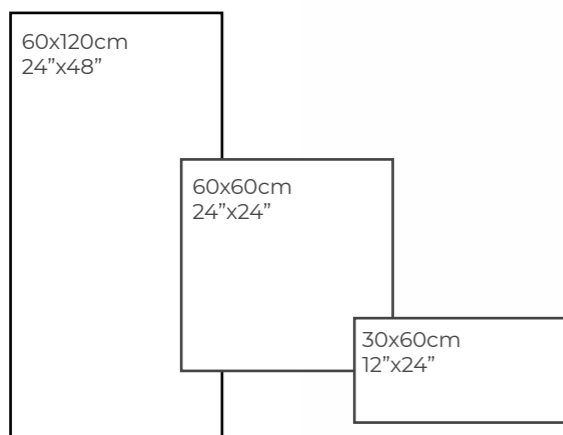

SAND STONE GREY

PORCELAIN

RECTIFIED

1

SURFACE
• Matt

3

FORMATS

1

FACE