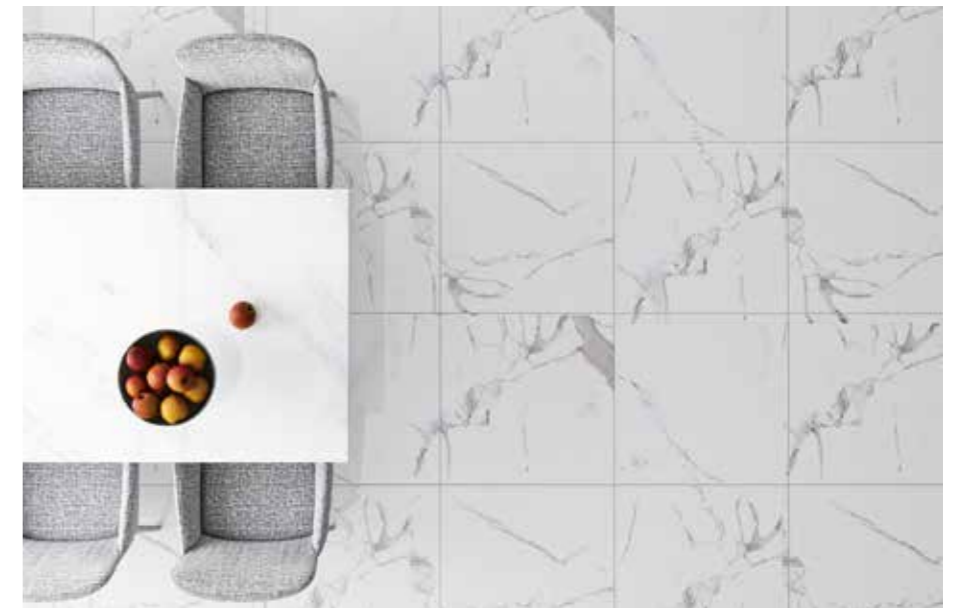

MARBLE CALACATTA EXTRA

PORCELAIN RECTIFIED

2

SURFACES
• Matt
• Polish

3

FORMATS

4

FACES