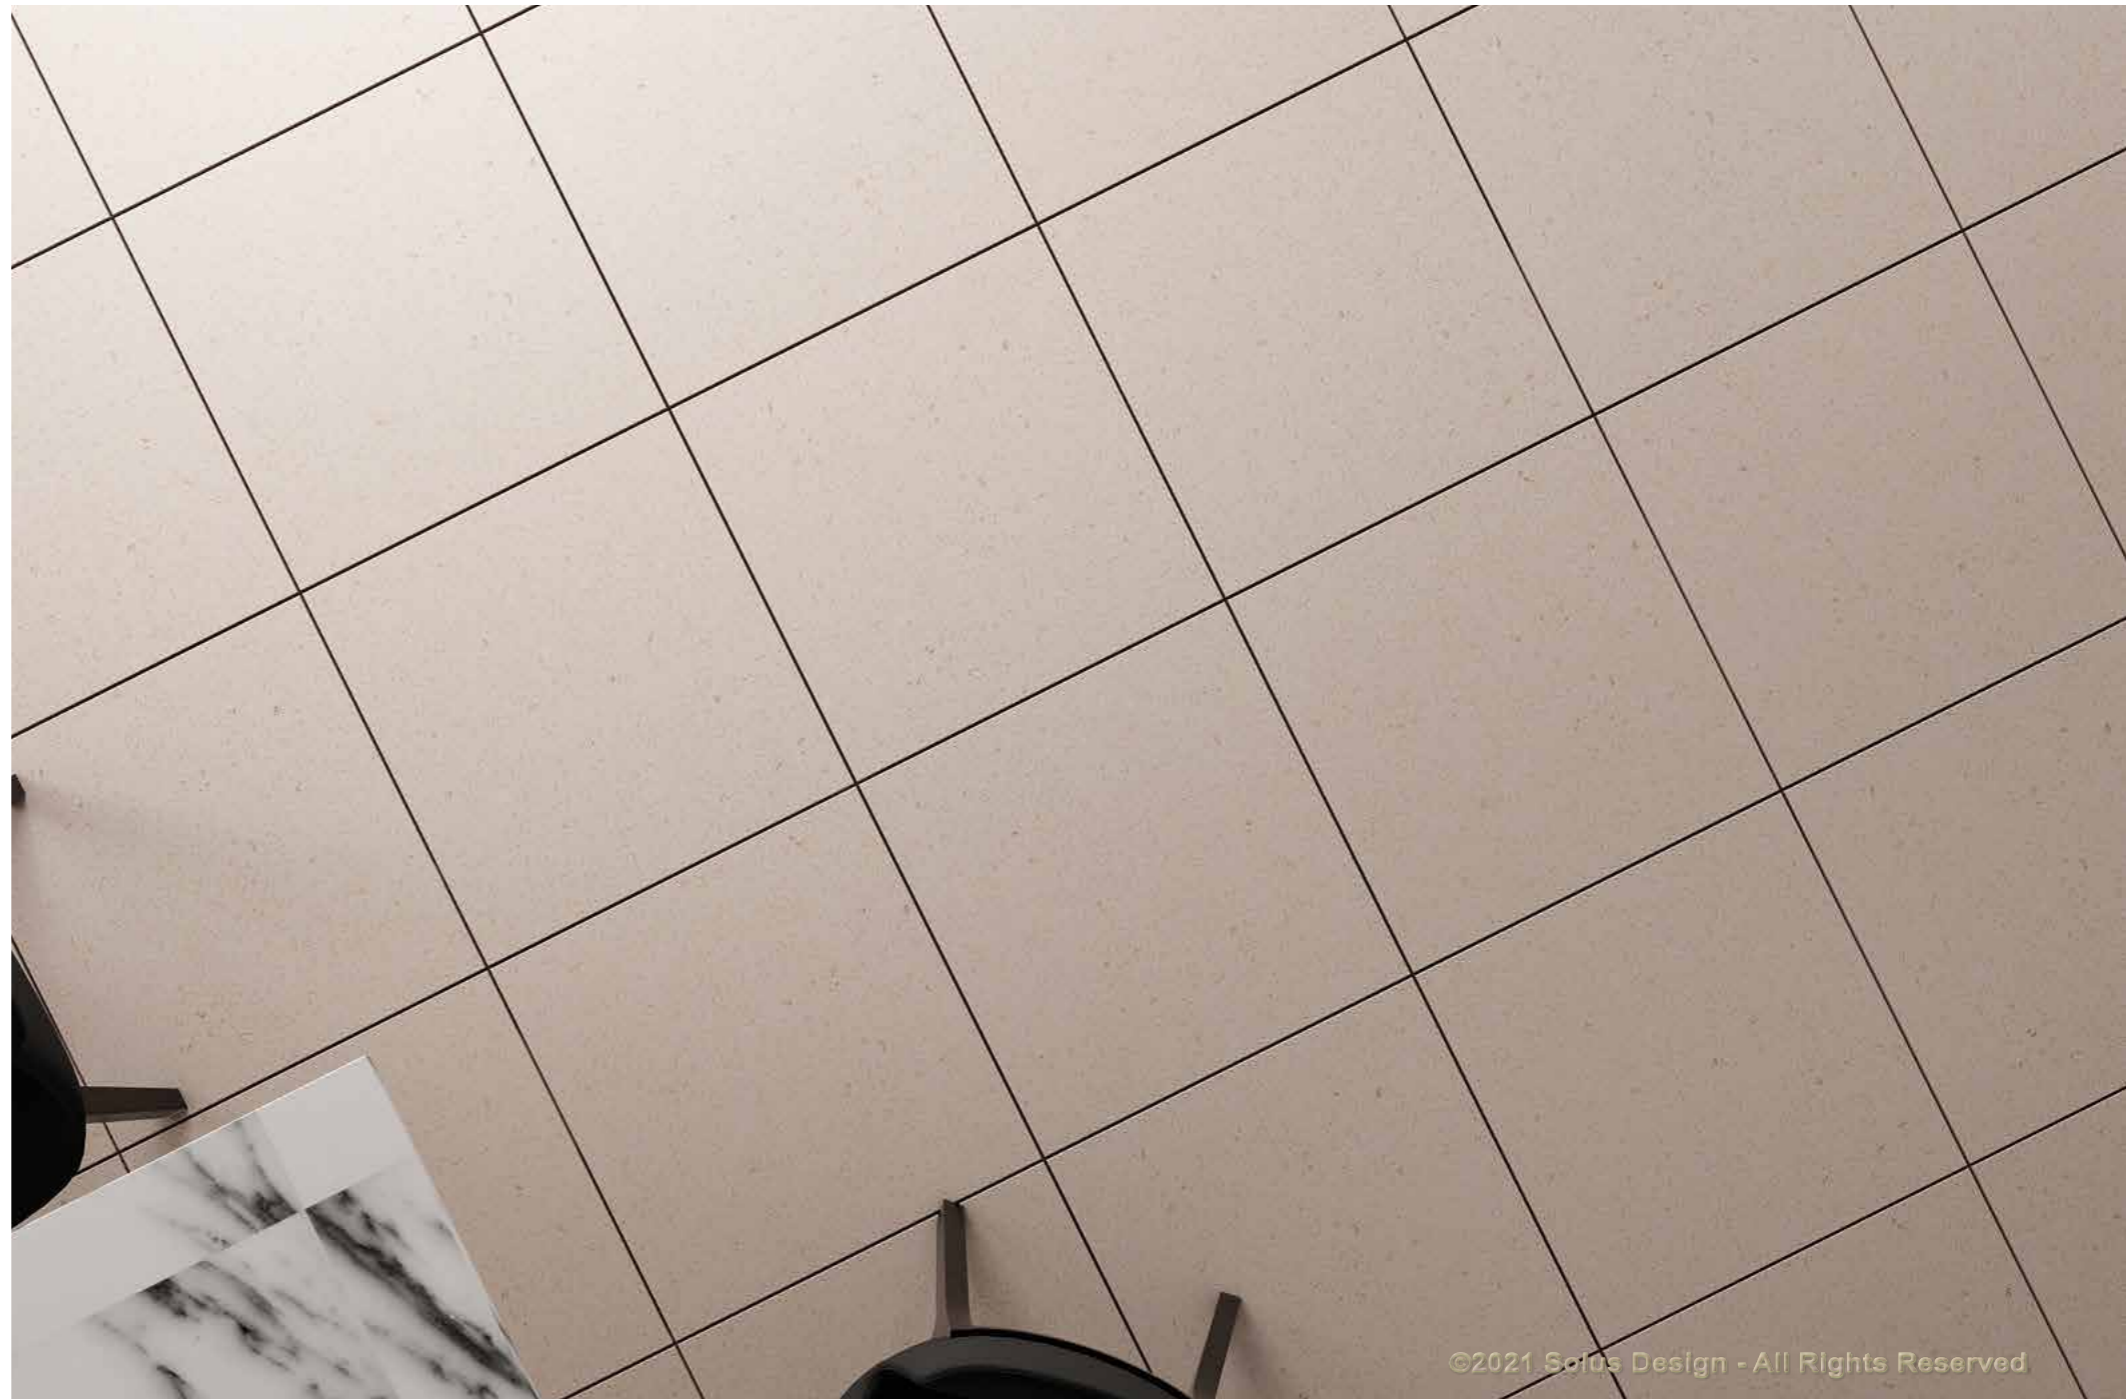

## ST4002

PORCELAIN RECTIFIED

1

SURFACE  
• Matt

1

FORMAT

4

FACES