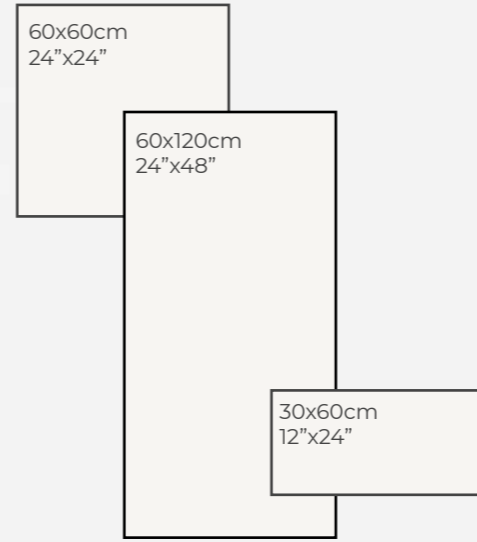

ICE STONE ANTHRACITE

PORCELAIN

RECTIFIED