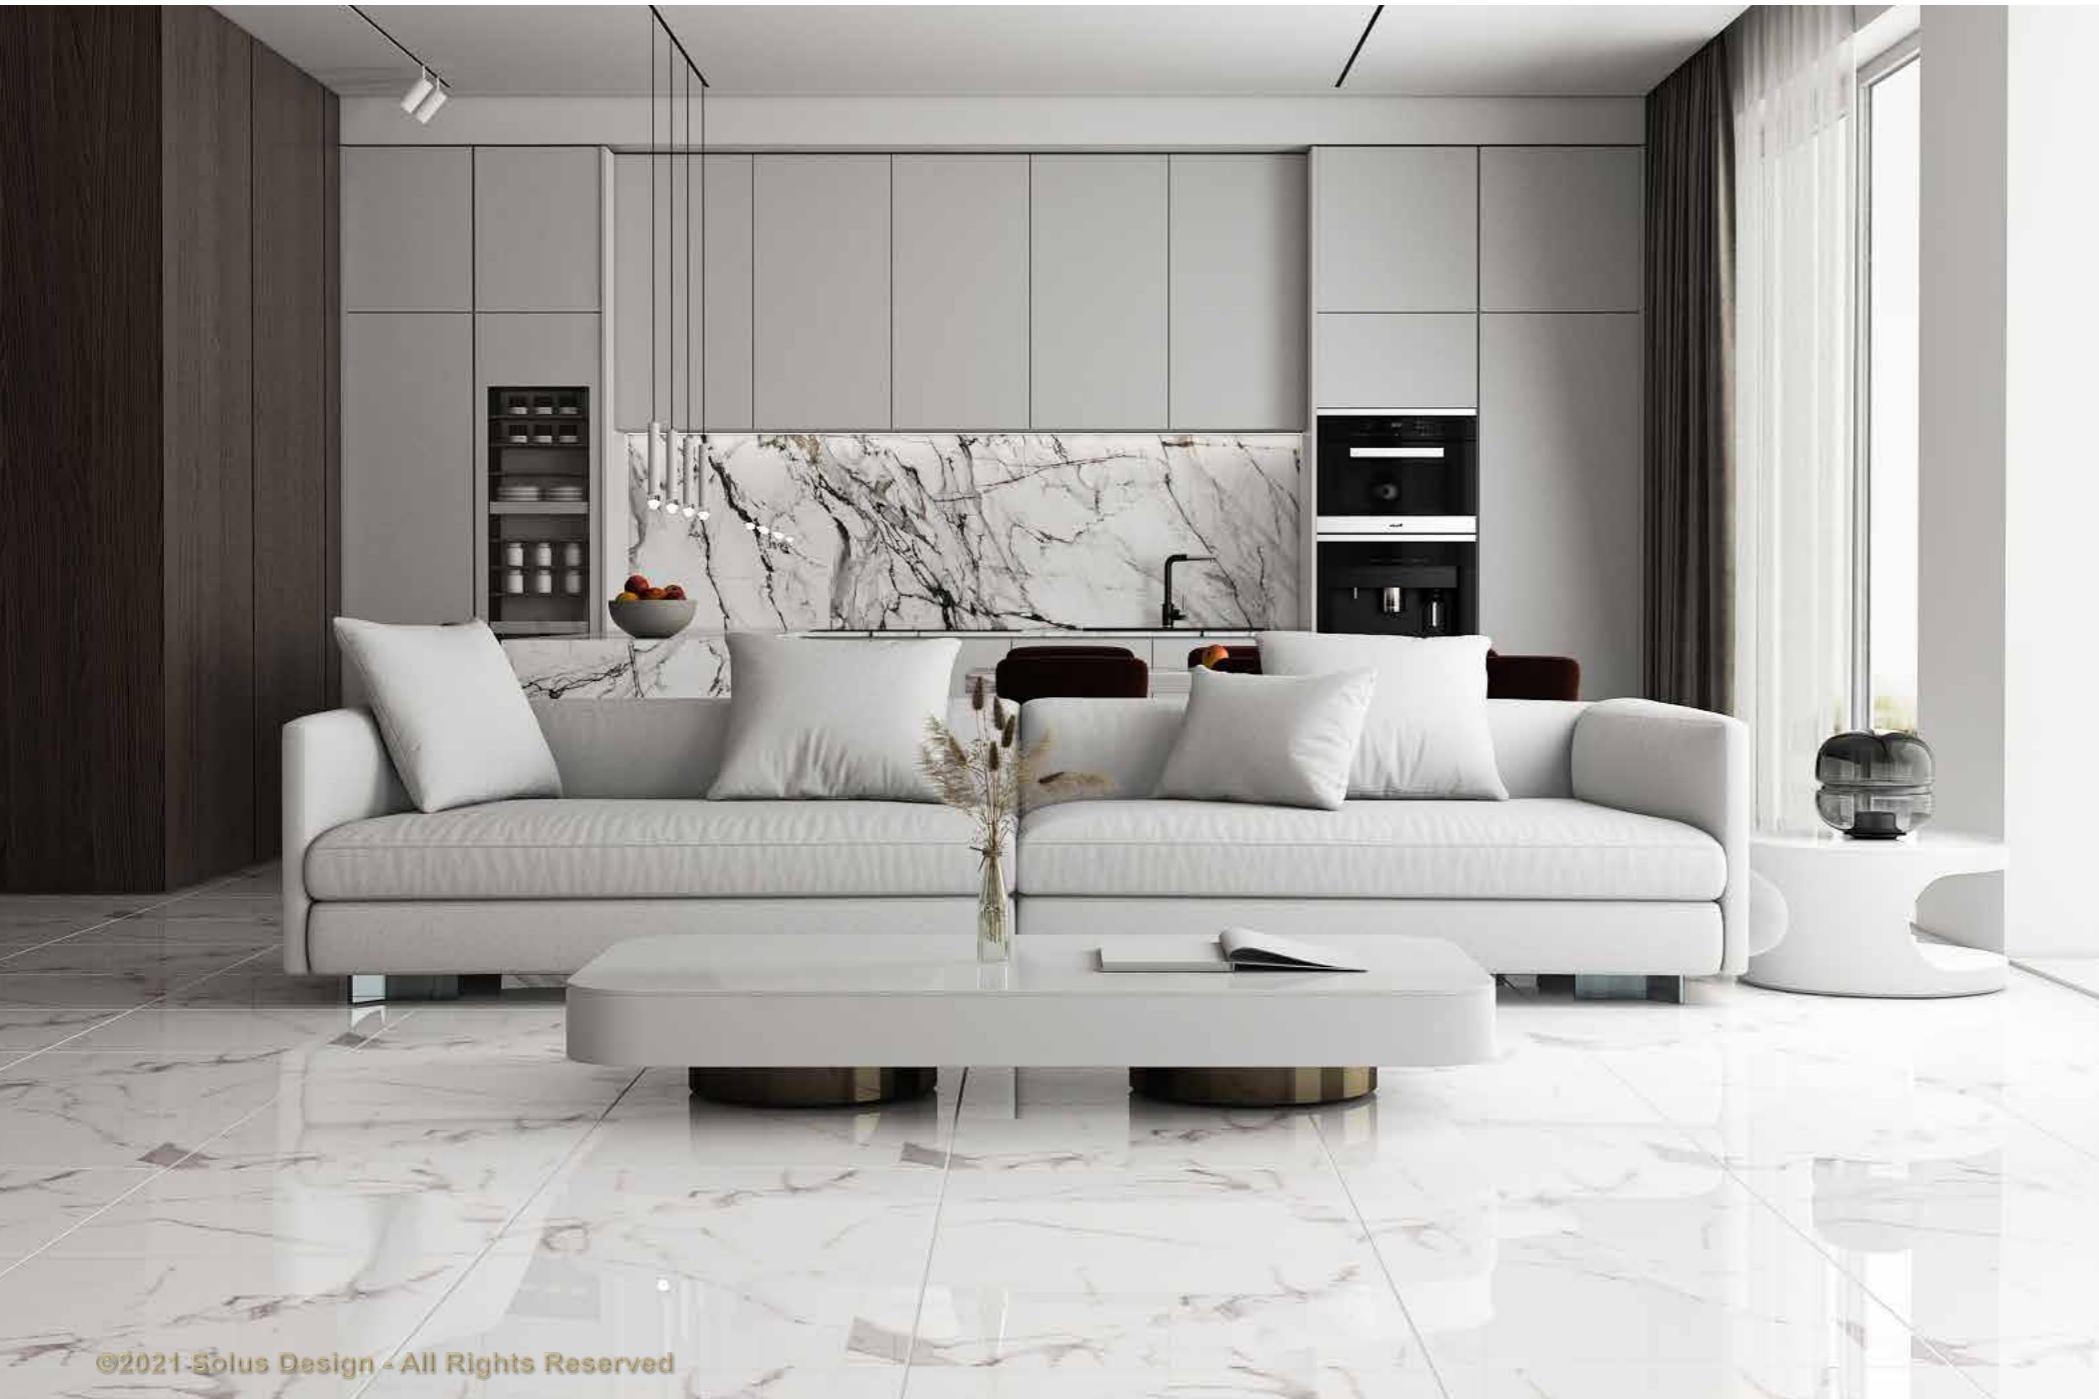

©2021 Solus Design - All Rights Reserved